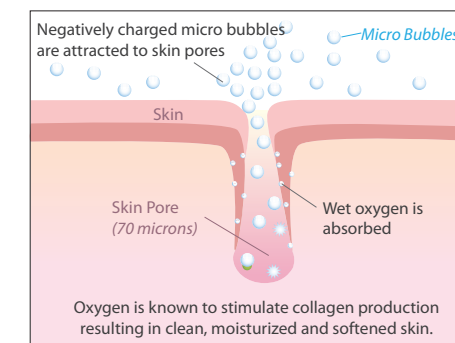

The Science of MicroSilk®

OTHER BENEFITS

- Removes impurities from pores
- Leaves your skin silky smooth
- Plumps and hydrates skin
- Energizes skin cells
- Kills bacteria
- Promotes tissue healing
- Improves serotonin levels