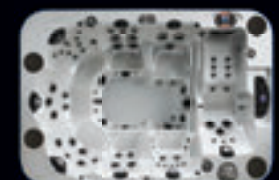

MIRAGE MEDIA (non-Curve) also available in the Media Series
See Traditional Series for Spa Specifications