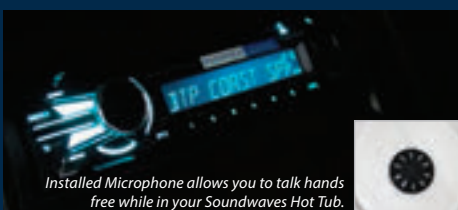

Installed Microphone allows you to talk hands free while in your Soundwaves Hot Tub.

Throw Away Your Age-Defying Beauty Creams

MICROSILK®
ADVANCED SKIN THERAPY PRO

One of the Most Advanced Skin Rejuvenation Systems in the World Is Now Available in a Hot Tub

MicroSilk® is a revolutionary skin treatment system that uses oxygen to stimulate collagen production in your skin. Your skin's natural collagen production gradually subsides as you age. This reduction in collagen levels leads to the thinning of your skin which causes fine lines, wrinkles and the appearance of age spots.

Exposing your skin to MicroSilk® for just 20 minutes a day will re-stimulate collagen levels leaving your skin looking smooth and beautiful and removing years from your appearance.

The MicroSilk® Pro System from Coast Spas combines the age-defying MicroSilk® system with our commercial-grade pressurized filtration system, keeping your water clean and clear for your daily beauty routine.