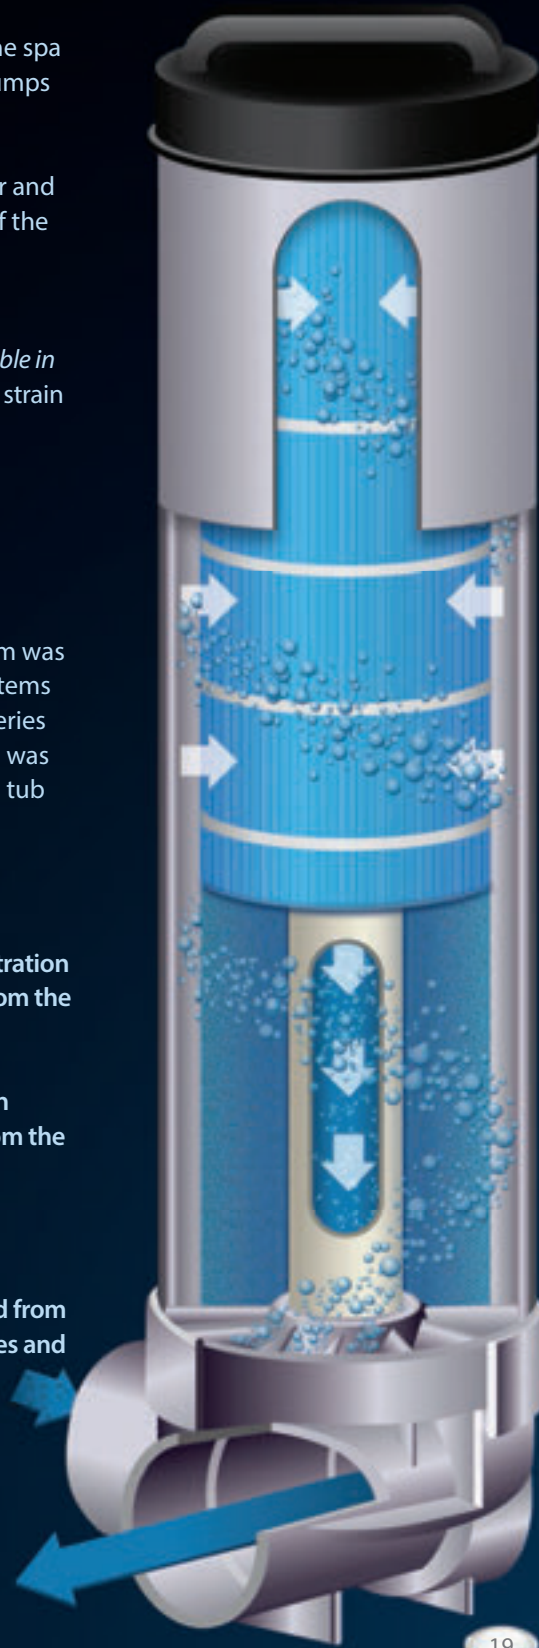

THE REPORT

The corresponding report that was released from the laboratory details the testing procedures and the results. Download the official report @ www.coastspas.com.

Coast Spas Hot Tubs come standard with Pleatco Dual Core Filters.