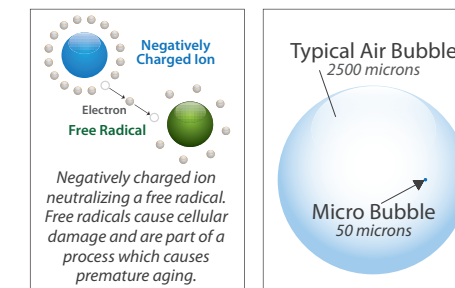

The Science of MicroSilk®

OTHER BENEFITS

- Removes impurities from pores
- Leaves your skin silky smooth
- Plumps and hydrates skin
- Energizes skin cells
- Kills bacteria
- Promotes tissue healing
- Improves serotonin levels